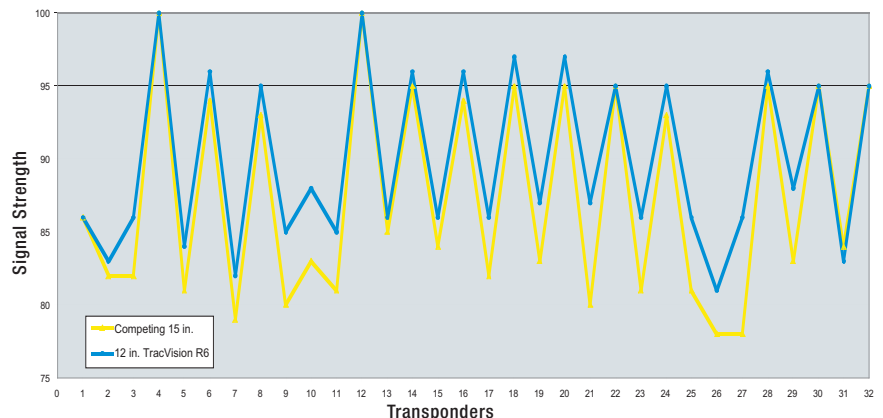

¹Requires DIRECTV HDTV receiver (H21-200/H20-600), KVH HDTV Tri-Sat AutoSwitch option, and HD-ready television.

²DIRECTV Ku band satellite content only; see kvh.com/hdlineup for details.