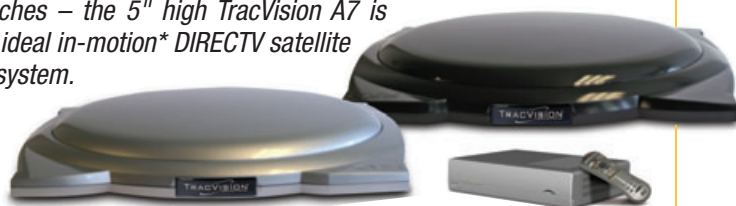

^A Requires DIRECTV HDTV receiver (H21-200/H20-600) and KVH HDTV Tri-Sat AutoSwitch Kit option; sold separately.

^B Optional KVH Platinum Protection Plan available. Details at www.kvh.com/platinum.

^C Add the following to the end of the part number for colored domes: TracVision SlimLine Series: **-BK** for black, **-GY** for gray; TracVision A7: **BK** for black, **SL** for silver.

^D Baseline version for use with DISH Network or ExpressVu; see your dealer for details.

TracVision A7

5" high, In-motion Satellite TV Antenna System with Integrated 12V DIRECTV Receiver

For vehicles needing a streamlined look such as conversion vans or vehicles with low-clearance requirements such as tall motor-coaches – the 5" high TracVision A7 is the ideal in-motion* DIRECTV satellite TV system.

* The TracVision A7's flat dome is ideally suited to in-motion operation and, like all flat top antennas, may experience rain fade from standing water when the RV or coach is parked.